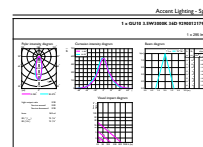

## Fotometriske data

Spectral Power Distribution Colour

Accent Lighting Spots